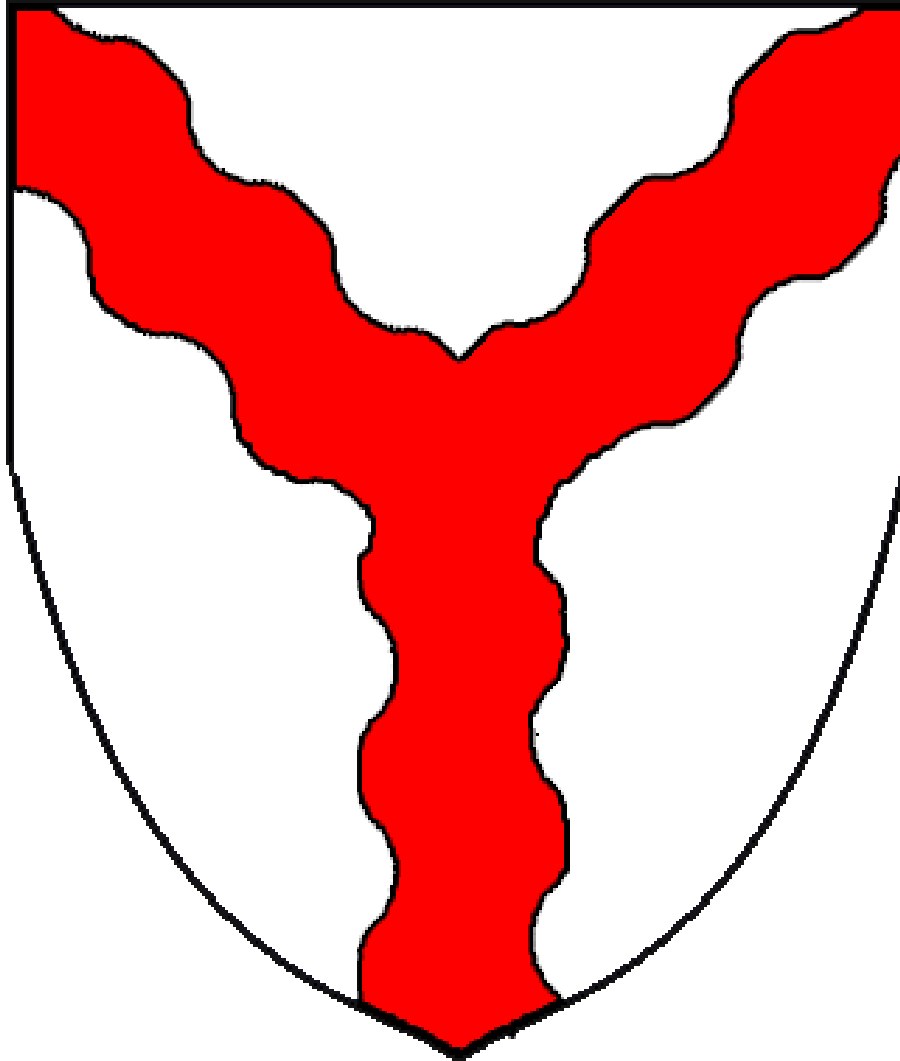

Ordinary: Pall Wavy

West Kingdom Heraldic Template
Artist: Naadirah bint 'Ali