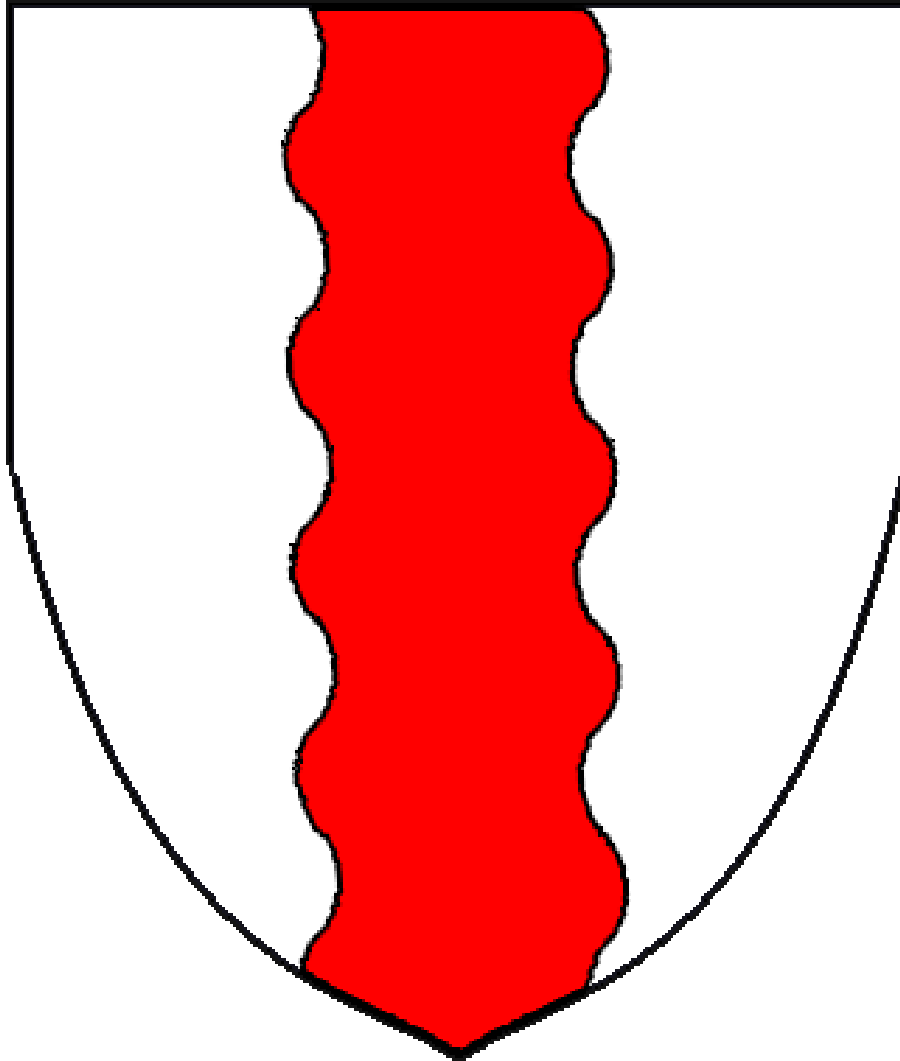

Ordinary: Pale Wavy

West Kingdom Heraldic Template  
Artist: Naadirah bint 'Ali