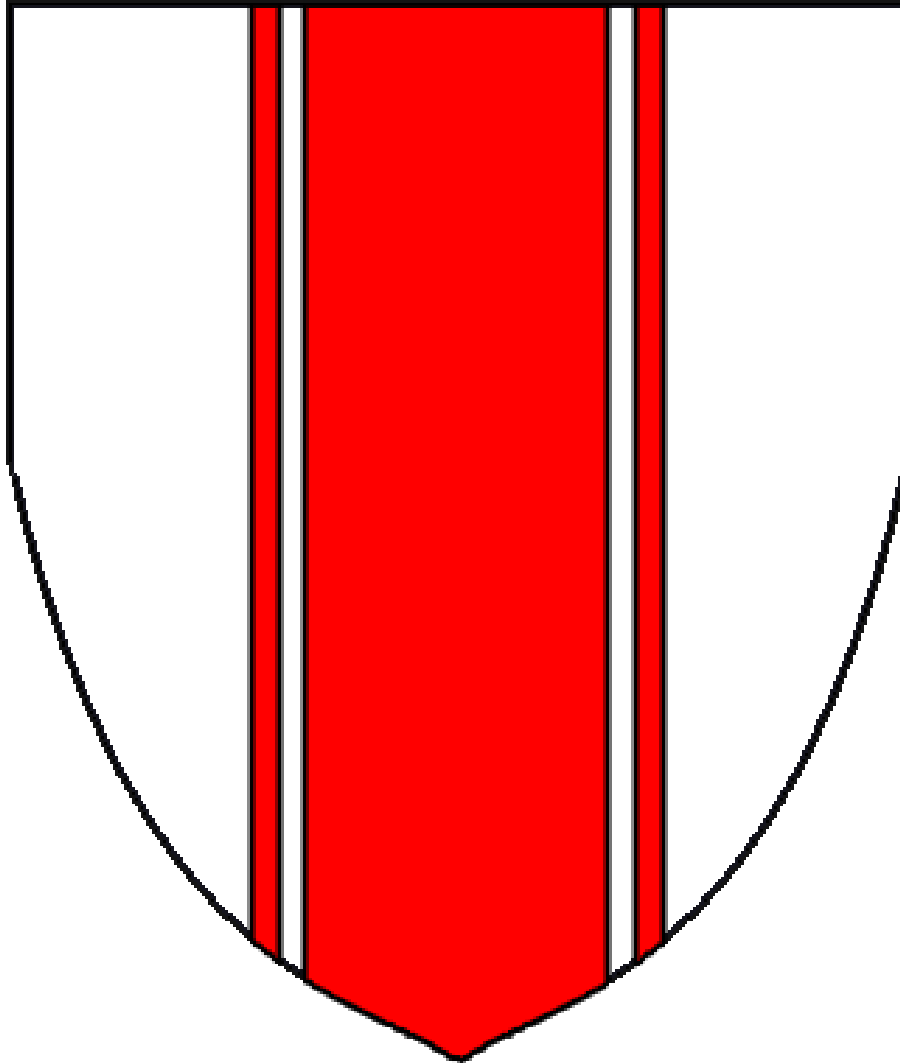

Ordinary: Pale Endorsed

West Kingdom Heraldic Template
Artist: Naadirah bint 'Ali