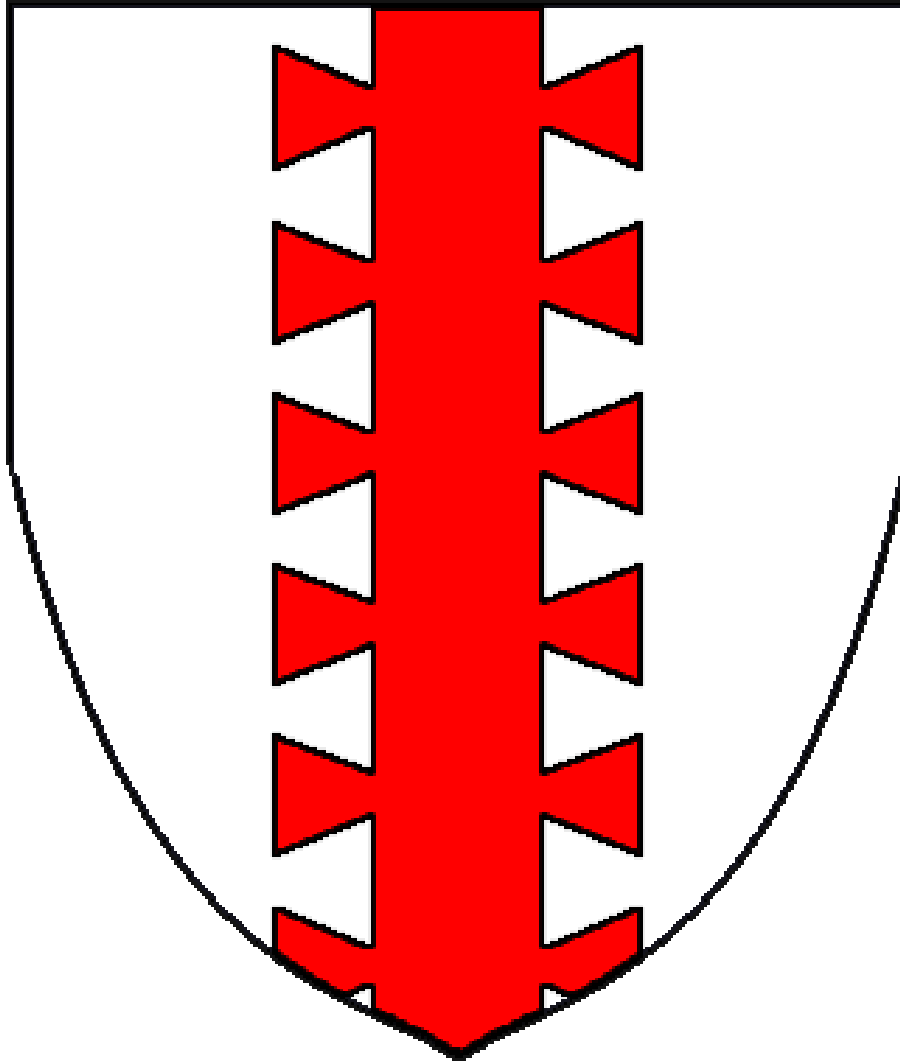

Ordinary: Pale Dovetailed

West Kingdom Heraldic Template
Artist: Naadirah bint 'Ali