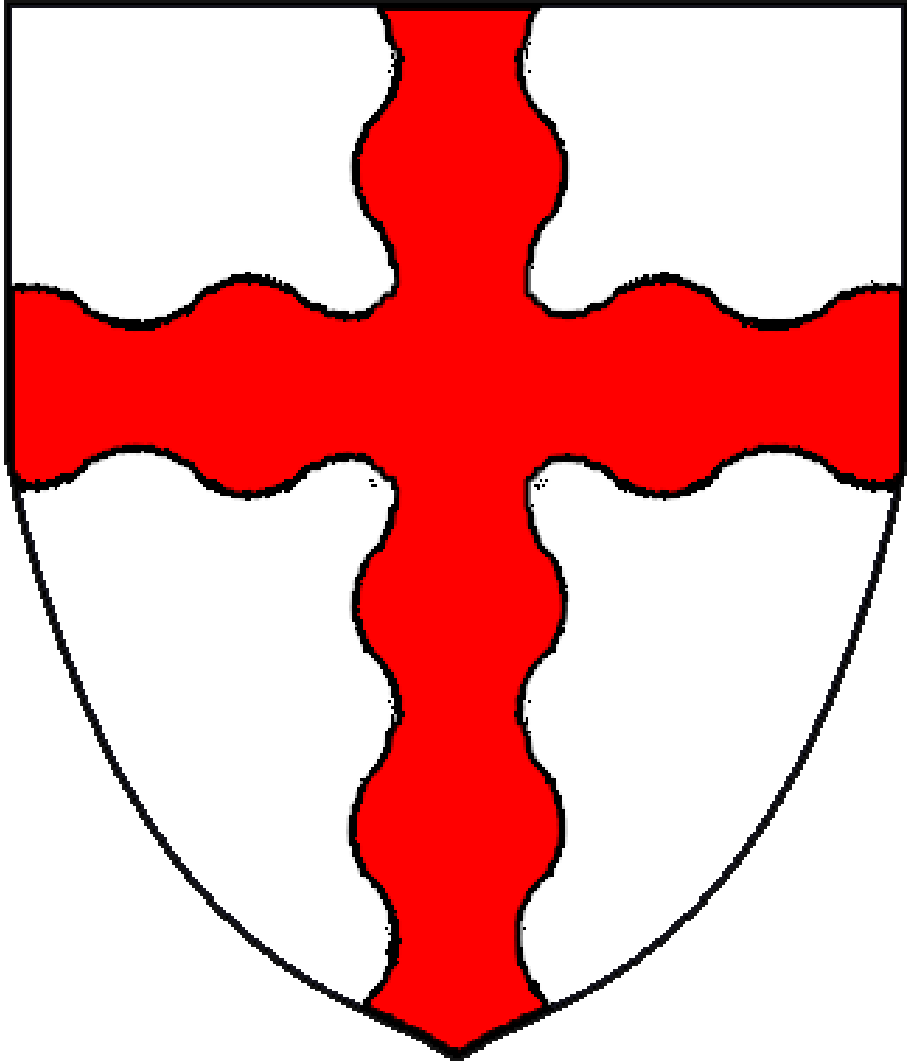

Ordinary: Cross Wavy

West Kingdom Heraldic Template
Artist: Naadirah bint 'Ali