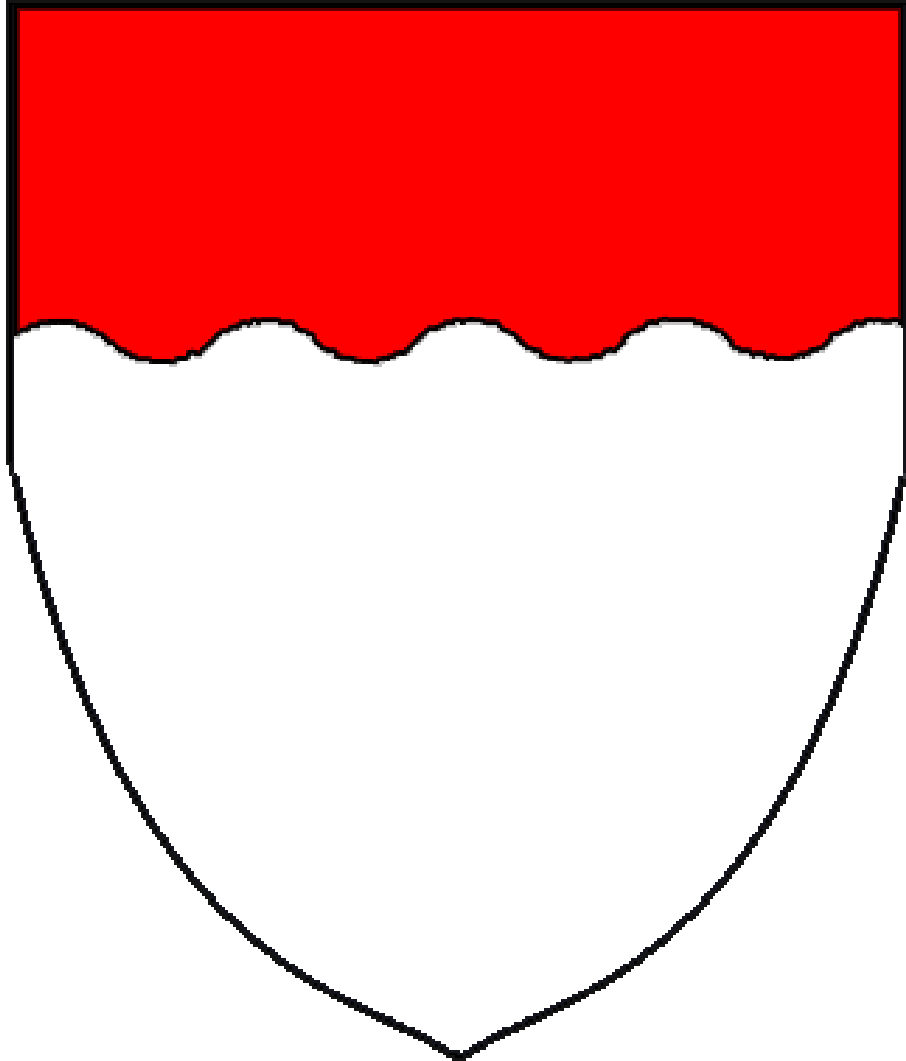

Ordinary: Chief Wavy

West Kingdom Heraldic Template
Artist: Naadirah bint 'Ali