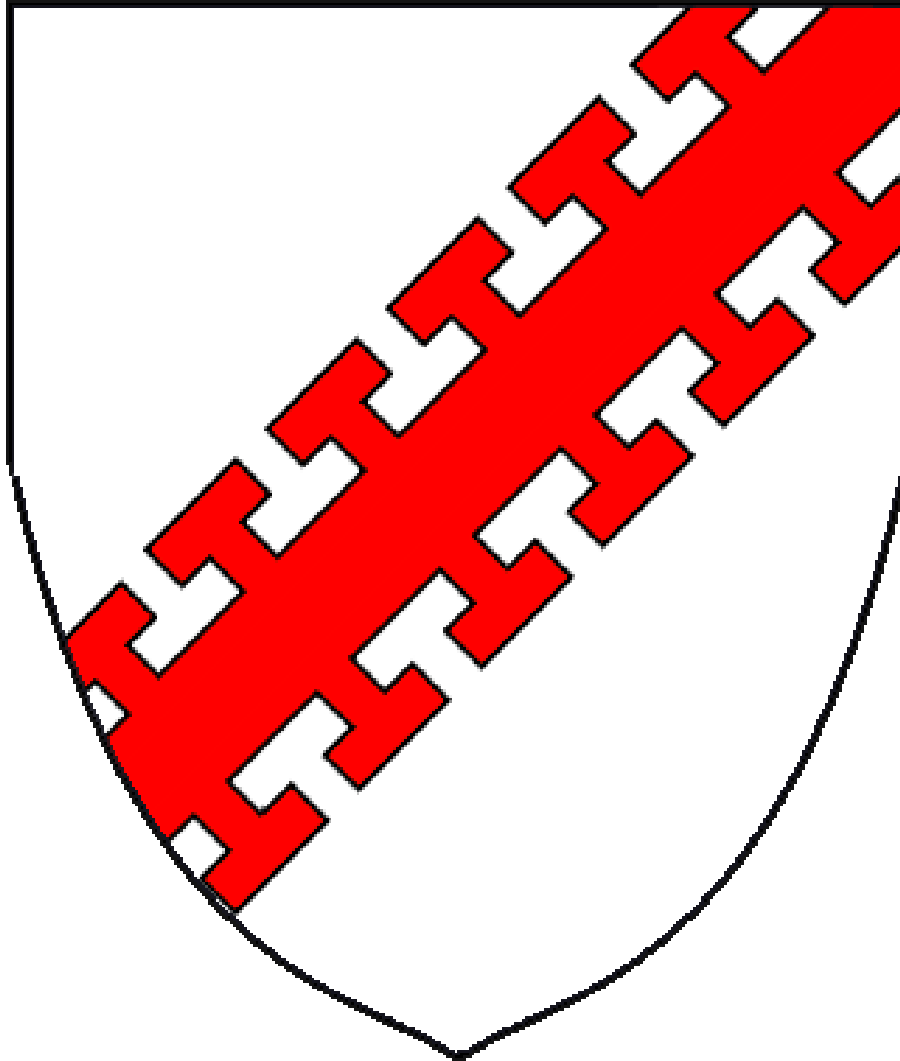

Ordinary: Bend Sinister Potenty

West Kingdom Heraldic Template  
Artist: Ysenda nicAlane