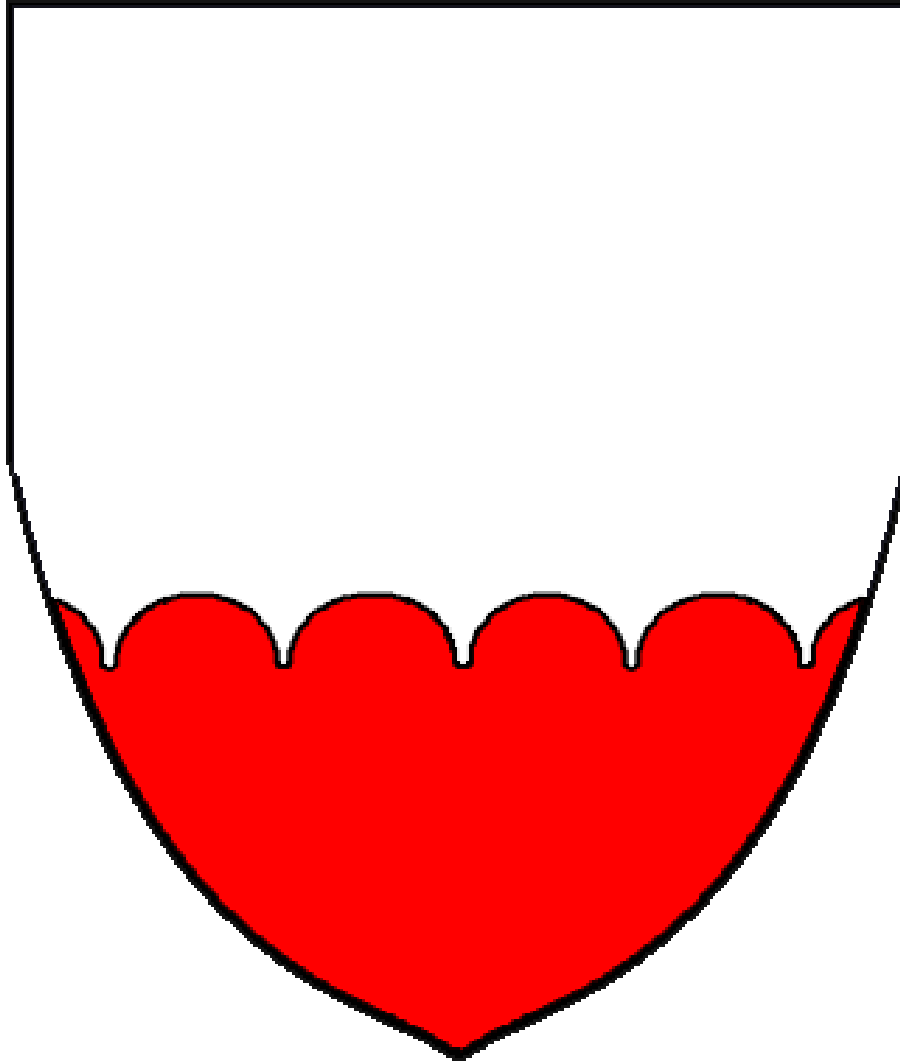

Ordinary: Base Inverted

West Kingdom Heraldic Template
Artist: Naadirah bint 'Ali